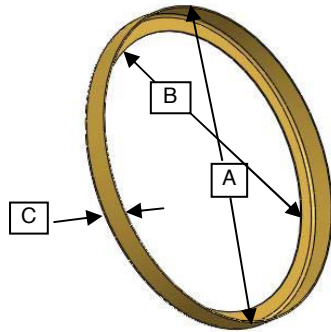

REVISIONS

REV	DESCRIPTION	ECO	DATE
A	Release Drawing	09-533	12/28/2009

Outer Ring

Outer Ring Dimensions		
A	OD	173 mm
B	Face	141mm
C	Height	17 mm
Material		1mm

Inner Ring

Inner Ring Dimensions		
A	OD	171 mm
B	Face	143 mm
C	Height	11.5 mm
Material		1mm
D	BCD	153mm
Mtg Hole Dia		4mm

Assembly

Material	CRS
Finish	Painted Black

**NOTE: 1. PART NUMBER ON EMBEDDED FILE MAY BE DIFFERENT THAN ON THIS PRINT**      **2. TOLERANCES ARE SPECIFIED ON EMBEDDED DOCUMENT**

Embedded drawing form 1

11/15/2005 Rev A

DWG NO.	SH-3827	REV A	PAGE 1 of 1	<p><b>MISCO</b> For The Sound You Want 2637 32nd Avenue South Minneapolis, Mn 55406-1641</p>	MISCO PART NO.	65RG
DATE	12/28/2009	APPROVED BY	TM		TITLE	6-1/2" Steel Round Grille