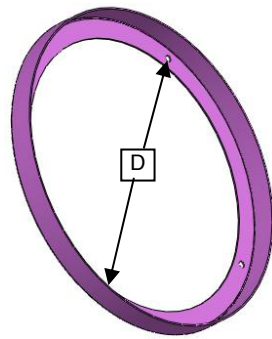

REVISIONS

REV	DESCRIPTION	ECO	DATE
A	Release Drawing	09-533	12/28/2009

Outer Ring

Outer Ring Dimensions		
A	OD	173 mm
B	Face	141mm
C	Height	17 mm
Material		1mm

Inner Ring

Inner Ring Dimensions		
A	OD	171 mm
B	Face	143 mm
C	Height	11.5 mm
Material		1mm
D	BCD	153mm
Mtg Hole Dia		4mm

Assembly

Material	CRS
Finish	Painted Black

**NOTE: 1. PART NUMBER ON EMBEDDED FILE MAY BE DIFFERENT THAN ON THIS PRINT**      **2. TOLERANCES ARE SPECIFIED ON EMBEDDED DOCUMENT**

Embedded drawing form 1

11/15/2005 Rev A

DWG NO.	SH-3827	REV A	PAGE 1 of 1	<p><b>MISCO</b> For The Sound You Want 2637 32nd Avenue South Minneapolis, Mn 55406-1641</p>	MISCO PART NO.	65RG
DATE	12/28/2009	APPROVED BY	TM		TITLE	6-1/2" Steel Round Grille