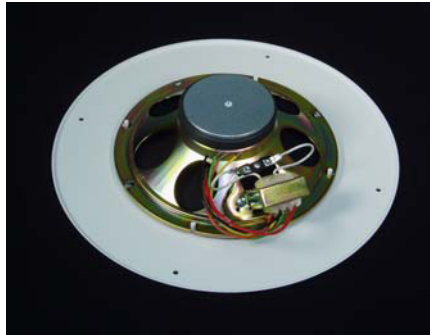

- 8" Ceiling Baffles
- Complete Pre-packed Speaker/Transformer/Baffle

MODEL 8PBL - Plastic

- White finish and natural contour edge
- Silicon treated for increased dispersion and reduced distortion
- Hidden speaker mounting stud
- High percentage of open area
- Comes complete with mounting hardware
- Excellent for high humidity applications with MISCO Waterproof Loudspeaker
- Can be used with industry standard mounting rings

MODEL 8WB - Steel

- Baked semi-gloss white enamel
- One piece construction to eliminate vibrations
- Mounts directly to ceiling or standard plaster ring
- Projects 1/4" from ceiling
- Comes complete with mounting hardware

COMPLETE PACKAGES - Available for any MISCO 8" speaker, transformer, or baffle.

- Saves time, labor, and material costs
- Individually boxed and packed 5 units per master pack
- 25 or 70 volt transformers